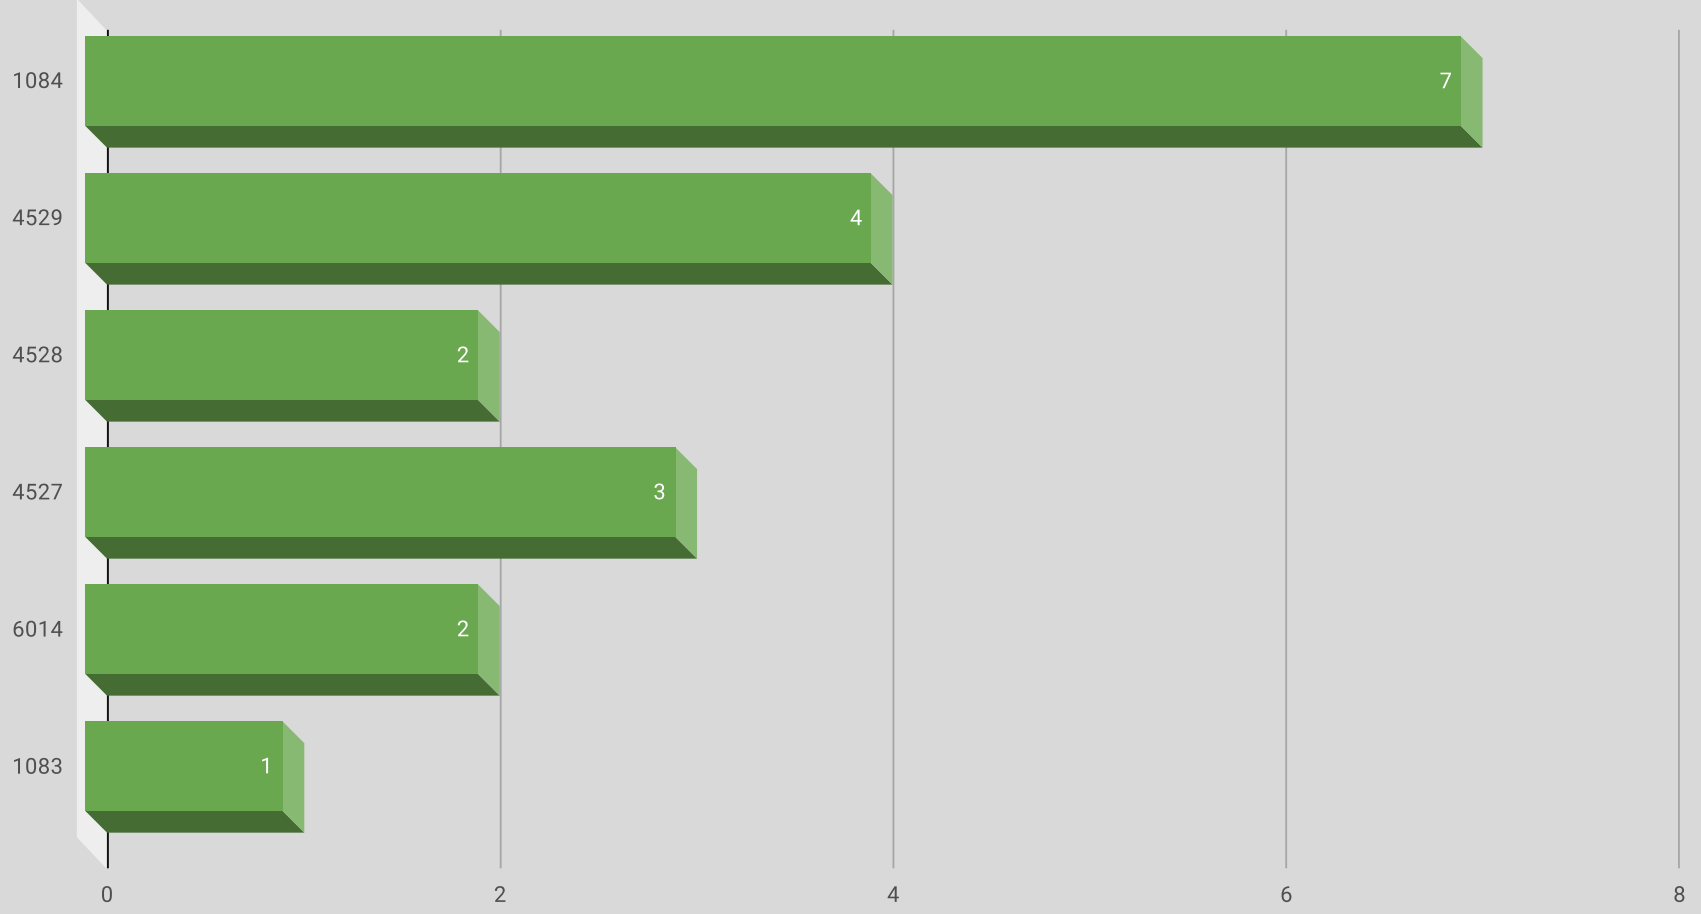

NIBRS Offense by Reporting Area